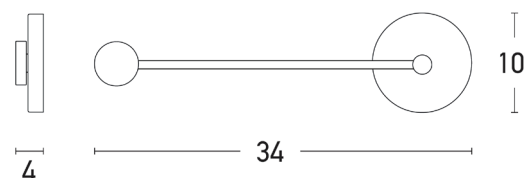

Interior Lighting

17022

Wall lamp

| | |
|----------------------|----------------------------|
| Bulb: | 1x3W LED. 4000K. 80Lumen/W |
| Bulb included: | Yes |
| Transformer: | Yes |
| Voltage: | 100-240V |
| Operating Frequency: | 50/60HZ |
| IP: | IP20 |
| Class: | II |
| Color: | Black Matt |
| Material: | Metal-Acrylic |
| Description: | Wall lamp Black |
| Width: | 4cm |
| Dimensions: | 34x10cm |
| Net Weight: | 0.4kg |

Description

LED wall lamp from Metal-Acrylic
in Black Matt color.

5213006845963

PRODUCT DATA SHEET