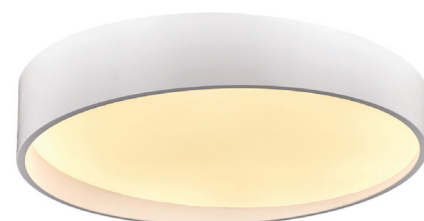

## Interior Lighting

### 17016 Ceiling light

Bulb:	32W LED. 3000K. 80Lumen/W
Bulb Included:	Yes
Transformer:	Yes
Voltage:	100-240V
Operating Frequency:	50/60HZ
IP:	IP20
Class:	II
Color:	White Matt
Material:	Metal-Acrylic
Description:	Ceiling led round light White
Height:	10cm
Diameter:	Ø40cm
Net Weight:	3.25kg

## Description

Ceiling LED round light from Metal-Acrylic in White Matt color.

5213006846663

PRODUCT DATA SHEET