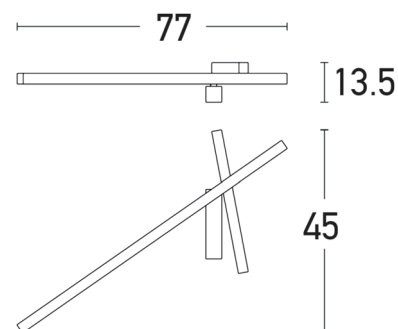

Interior Lighting

17007 Ceiling light

Bulb:	40W LED. 3000K. 80Lumen/W
Bulb Included:	Yes
Transformer:	Yes
Voltage:	100-240V
Operating Frequency:	50/60HZ
IP:	IP20
Class:	II
Color:	Sandy Black
Material:	Metal-Aluminium-Acrylic
Description:	Ceiling LED light in Black colour
Special Feature:	Movable
Cable Length:	-
Height:	13.5cm
Dimensions:	77x45cm
Net Weight:	1.5kg

Description

Modern ceiling LED light from Metal-Aluminium-Acrylic in Sandy Black color with Movable feature.

5213006845802

PRODUCT DATA SHEET