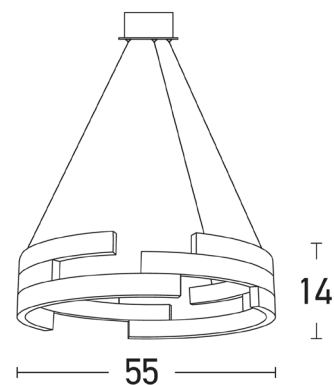

Interior Lighting

17001 Pendant light

Bulb:	90W LED. 3000K. 80Lumen/W
Bulb Included:	Yes
Transformer:	Yes
Voltage:	100-240V
Operating Frequency:	50/60HZ
IP:	IP20
Class:	II
Color:	White Matt
Material:	Aluminium-Acrylic
Description:	Pendant LED light in White colour
Cable Length:	100cm
Height:	14cm
Diameter:	Ø55cm

Description

Modern pendant LED light design from Aluminum-Acrylic in White Matt color.

5213006845741

PRODUCT DATA SHEET