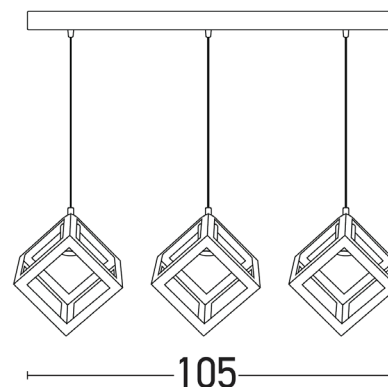

## Interior Lighting

### 1681 Pendant light

Bulb:	1xE27, MAX 40W
Bulb included:	No
Voltage:	100-240V
Operating Frequency:	50/60HZ
IP:	IP20
Class:	I
Color:	Black Matt
Material:	Metal
Description:	Pendant line light cubes Black
Cable Length:	100cm
Dimensions:	105x6,5 cm
Net Weight:	1.8kg

## Description

Contemporary pendant light cubes  
from Metal in Black Matt color.

**E27**  
LAMP

5213006840746

PRODUCT DATA SHEET