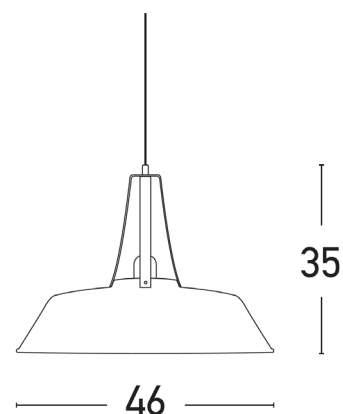

Interior Lighting

1642 Pendant light

Bulb:	1xE27 MAX 40W
Bulb included:	No
Voltage:	100-240V
Operating Frequency:	50/60HZ
IP:	IP20
Class:	I
Color:	Yellow
Material:	Metal
Description:	Pendant light Yellow
Cable Length:	100cm
Height:	35cm
Diameter:	Ø46cm
Net Weight:	2kg

Description

Contemporary design penndant light from Metal in Yellow color.

E27
LAMP

5213006840326

PRODUCT DATA SHEET