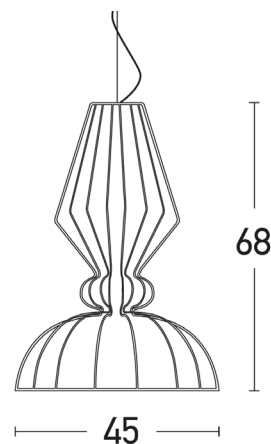

Interior Lighting

1639 Pendant light

Bulb:	1xE27, MAX 40W
Bulb included:	No
Voltage:	100-240V
Operating Frequency:	50/60HZ
IP:	IP20
Class:	I
Color:	Yellow
Material:	Metal
Description:	Pendant light Yellow
Cable Length:	100cm
Height:	68cm
Diameter:	Ø45cm
Net Weight:	4.5kg

Description

Stylish pendant light from
Metal in Yellow color.

E27
LAMP

5213006840296

PRODUCT DATA SHEET