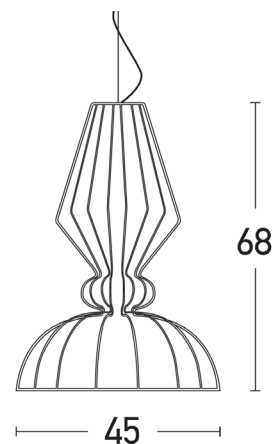

### 1638 Pendant light

Bulb:	1xE27, MAX 40W
Bulb included:	No
Voltage:	100-240V
Operating Frequency:	50/60HZ
IP:	IP20
Class:	I
Color:	White Matt
Material:	Metal
Description:	Pendant light White
Cable Length:	100cm
Height:	68cm
Diameter:	Ø45cm
Net Weight:	4.5kg

## Description

Stylish pendant light from  
Metal in White color.

**E27**  
LAMP

5213006840289

PRODUCT DATA SHEET