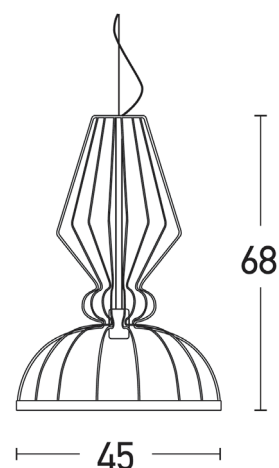

Interior Lighting

1637 Pendant light

Bulb:	1xE27, MAX 40W
Bulb included:	No
Voltage:	100-240V
Operating Frequency:	50/60HZ
IP:	IP20
Class:	I
Color:	White Matt-Gold
Material:	Metal
Description:	Pendant light white with Gold
Cable Length:	100cm
Height:	68cm
Diameter:	Ø45cm
Net Weight:	4.5kg

Description

Stylish pendant light from
Metal in White-Gold.

E27
LAMP

5213006840272

PRODUCT DATA SHEET