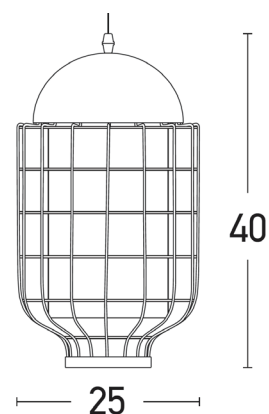

Interior Lighting

1634

Pendant light

Bulb:	1xE27, MAX 40W
Bulb included:	No
Voltage:	100-240V
Operating Frequency:	50/60HZ
IP:	IP20
Class:	I
Color:	White Matt-Gold
Material:	Metal-Fabric Shade
Description:	Pendant light White with Chrome
Cable Length:	100cm
Height:	40cm
Diameter:	Ø25cm
Net Weight:	2kg

Description

Modern pendant light from
Metal Fabric Shade in White with chrome.

E27
LAMP

5213006840241

PRODUCT DATA SHEET