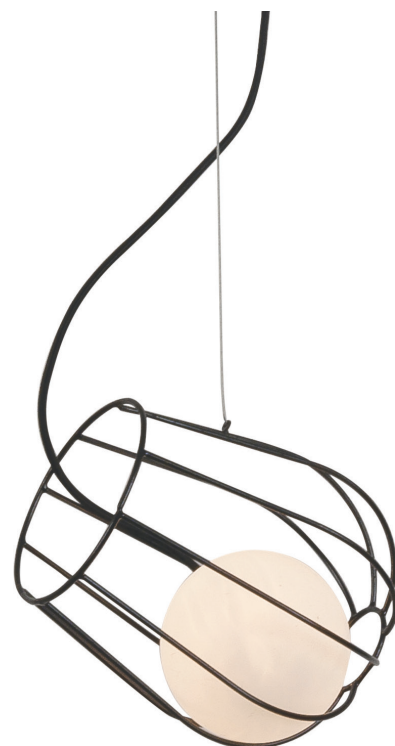

Interior Lighting

1543 Pendant light

Bulb:	1xG9, MAX 25W
Bulb included:	No
Voltage:	100-240V
Operating Frequency:	50/60HZ
IP:	IP20
Class:	I
Color:	Black Matt
Material:	Glass Steel
Description:	Pendant light Black
Cable Length:	100cm
Dimensions:	Ø20x21cm, Glass diam. Ø12cm
Net Weight:	2kg

Description

Modern pendant light from Glass and Steel
in Black Matt color.

G9
LAMP

5213006843419

PRODUCT DATA SHEET