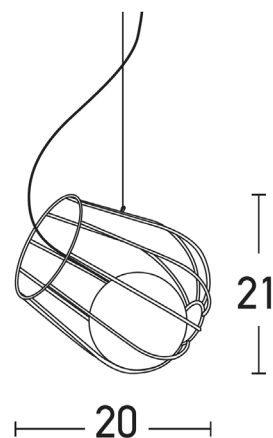

Interior Lighting

1543 Pendant light

Bulb:	1xG9, MAX 25W
Bulb included:	No
Voltage:	100-240V
Operating Frequency:	50/60HZ
IP:	IP20
Class:	I
Color:	Black Matt
Material:	Glass Steel
Description:	Pendant light Black
Cable Length:	100cm
Dimensions:	Ø20x21cm, Glass diam. Ø12cm
Net Weight:	2kg

Description

Modern pendant light from Glass and Steel
in Black Matt color.

G9
LAMP

5213006843419

PRODUCT DATA SHEET