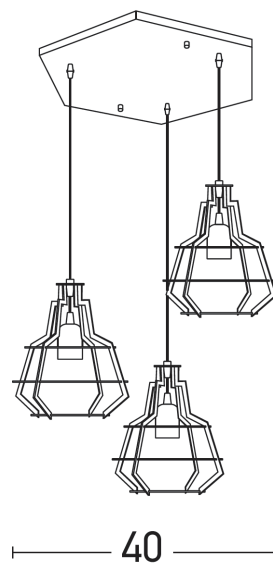

Color: Black Matt

Material: Steel

Description: Pendant light Black

Width: Ø24cm Base: 40 x 40cm

Cable Length: 100cm

Net Weight: 4kg

Description

New desing pendant light from
Steel with in Black Matt color.