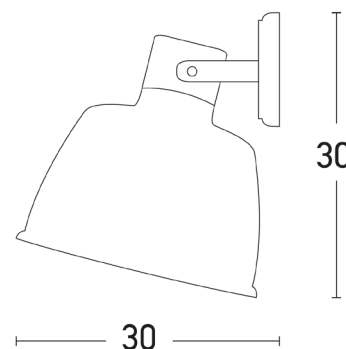

### Wall lamp

Bulb:	1xE27 MAX 40W
Bulb included:	No
Voltage:	100-240V
Operating Frequency:	50/60HZ
IP:	IP20
Class:	I
Color:	Black-Green
Material:	Steel-Aluminium
Description:	Wall lamp Black-Green
Width:	30cm
Height:	30cm
Net Weight:	1.75kg

## Description

New design wall lamp from Steel-Aluminium in Black Matt-Green color.

**E27**  
LAMP

5213006843235

PRODUCT DATA SHEET