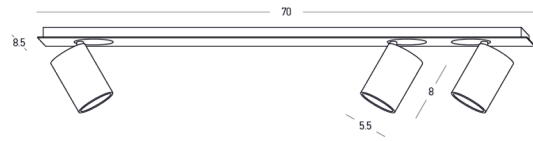

Product Data Sheet

Date: 13/01/2026
Zambelis Lights

Code 2668

Color: Sandy Black

Physical Specifications

Luminaire Type	Indoor Ceiling Spots
Special Feature	Movable Spots
Color	Sandy Black
Material	Aluminium
IP	20
Warranty	3 Years

Dimensions Reference

Overall Dimensions	L: 70cm H: 8.5cm H: 10cm
Base	L: 70cm H: 8.5cm H: 1.5cm
Spots	Ø: 5.5cm H: 8cm
Cables & Wires	None
Cutting Hole	None
Depth Required	None

Illumination Data

Color Temperature	N/A
Cri	N/A
Lumen Output	N/A
Beam Angle	N/A
UGR	N/A
Energy Efficiency Class	N/A
Indicative Lifetime	N/A
Mc Adam	N/A

Electrical Specifications

Input Voltage	220-240V
Operating Frequency	50/60Hz
Power	5W MAX
Light Source	3x GU10 Bulb (not included)
Dimming Options	None
Safety Class	I

Packing Info

Package Size	L: 72cm W: 9.5cm H: 10.5cm
Gross Weight	1.6kg