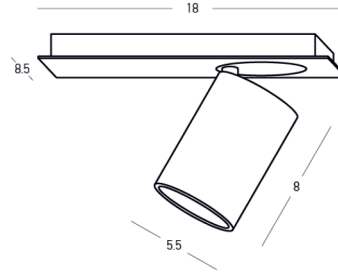

Product Data Sheet

Date: 13/01/2026
Zambelis Lights

Code 2625

Color: Sandy White-Black

Physical Specifications

Luminaire Type	Indoor Ceiling Spots
Special Feature	Movable Spot
Color	Sandy White-Black
Material	Aluminium
IP	20
Warranty	3 Years

Dimensions Reference

Overall Dimensions	L: 18cm H: 8.5cm H: 10cm
Base	L: 18cm H: 8.5cm H: 1.5cm
Spot	Ø: 5.5cm H: 8cm
Cables & Wires	None
Cutting Hole	None
Depth Required	None

Illumination Data

Color Temperature	N/A
Cri	N/A
Lumen Output	N/A
Beam Angle	N/A
UGR	N/A
Energy Efficiency Class	N/A
Indicative Lifetime	N/A
Mc Adam	N/A

Electrical Specifications

Input Voltage	220-240V
Operating Frequency	50/60Hz
Power	5W MAX
Light Source	1x GU10 Bulb (not included)
Dimming Options	None
Safety Class	I

Packing Info

Package Size	L: 9cm W: 8cm H: 19cm
Gross Weight	0.45kg

Product Description

Ceiling Spot 1x GU10 5W MAX Sandy White-Black
Aluminium Movable Spot