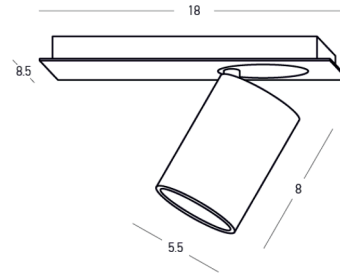

Product Data Sheet

Date: 13/01/2026
Zambelis Lights

Code 2624

Color: Sandy Black

Physical Specifications

Luminaire Type	Indoor Ceiling Spots
Special Feature	Movable Spot
Color	Sandy Black
Material	Aluminium
IP	20
Warranty	3 Years

Dimensions Reference

Overall Dimensions	L: 18cm H: 8.5cm H: 10cm
Base	L: 18cm H: 8.5cm H: 1.5cm
Spot	Ø: 5.5cm H: 8cm
Cables & Wires	None
Cutting Hole	None
Depth Required	None

Illumination Data

Color Temperature	N/A
Cri	N/A
Lumen Output	N/A
Beam Angle	N/A
UGR	N/A
Energy Efficiency Class	N/A
Indicative Lifetime	N/A
Mc Adam	N/A

Electrical Specifications

Input Voltage	220-240V
Operating Frequency	50/60Hz
Power	5W MAX
Light Source	1x GU10 Bulb (not included)
Dimming Options	None
Safety Class	I

Packing Info

Package Size	L: 9cm W: 8cm H: 19cm
Gross Weight	0.45kg

Product Description

Ceiling Spot1x GU10 5W MAX Sandy Black
Aluminium Movable Spot