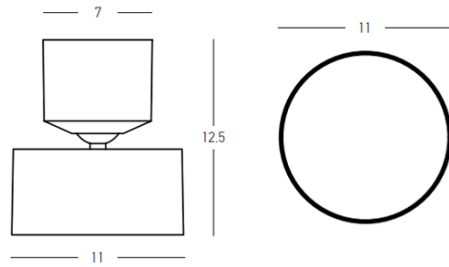

Product Data Sheet

Code 25313

Color: Sandy White

Date: 23/12/2025
Zambelis Lights

Physical Specifications

Luminaire Type	Indoor Ceiling Spots
Special Feature	30° 359° Movable
Color	Sandy White
Material	Aluminum - Acrylic
IP	20
Warranty	3 Years

Dimensions Reference

Overall Dimensions	Ø: 11cm H: 12.5cm
Base	Ø: 7cm H: 5cm
Cables & Wires	None
Cutting Hole	None
Depth Required	None

Illumination Data

Color Temperature	3000K
Cri	80
Lumen Output	798Lm
Beam Angle	120°
UGR	<24
Energy Efficiency Class	E
Indicative Lifetime	L70B50 30000h
Mc Adam	SDCM<1

Package Size	L: 11.5cm W: 11.5cm H: 15cm
Gross Weight	0.6kg

Product Description

Ceiling LED Spot 10W 3000K On-Off White
Aluminium - Acrylic Movable

www.zambelislights.gr | info@zambelislights.gr